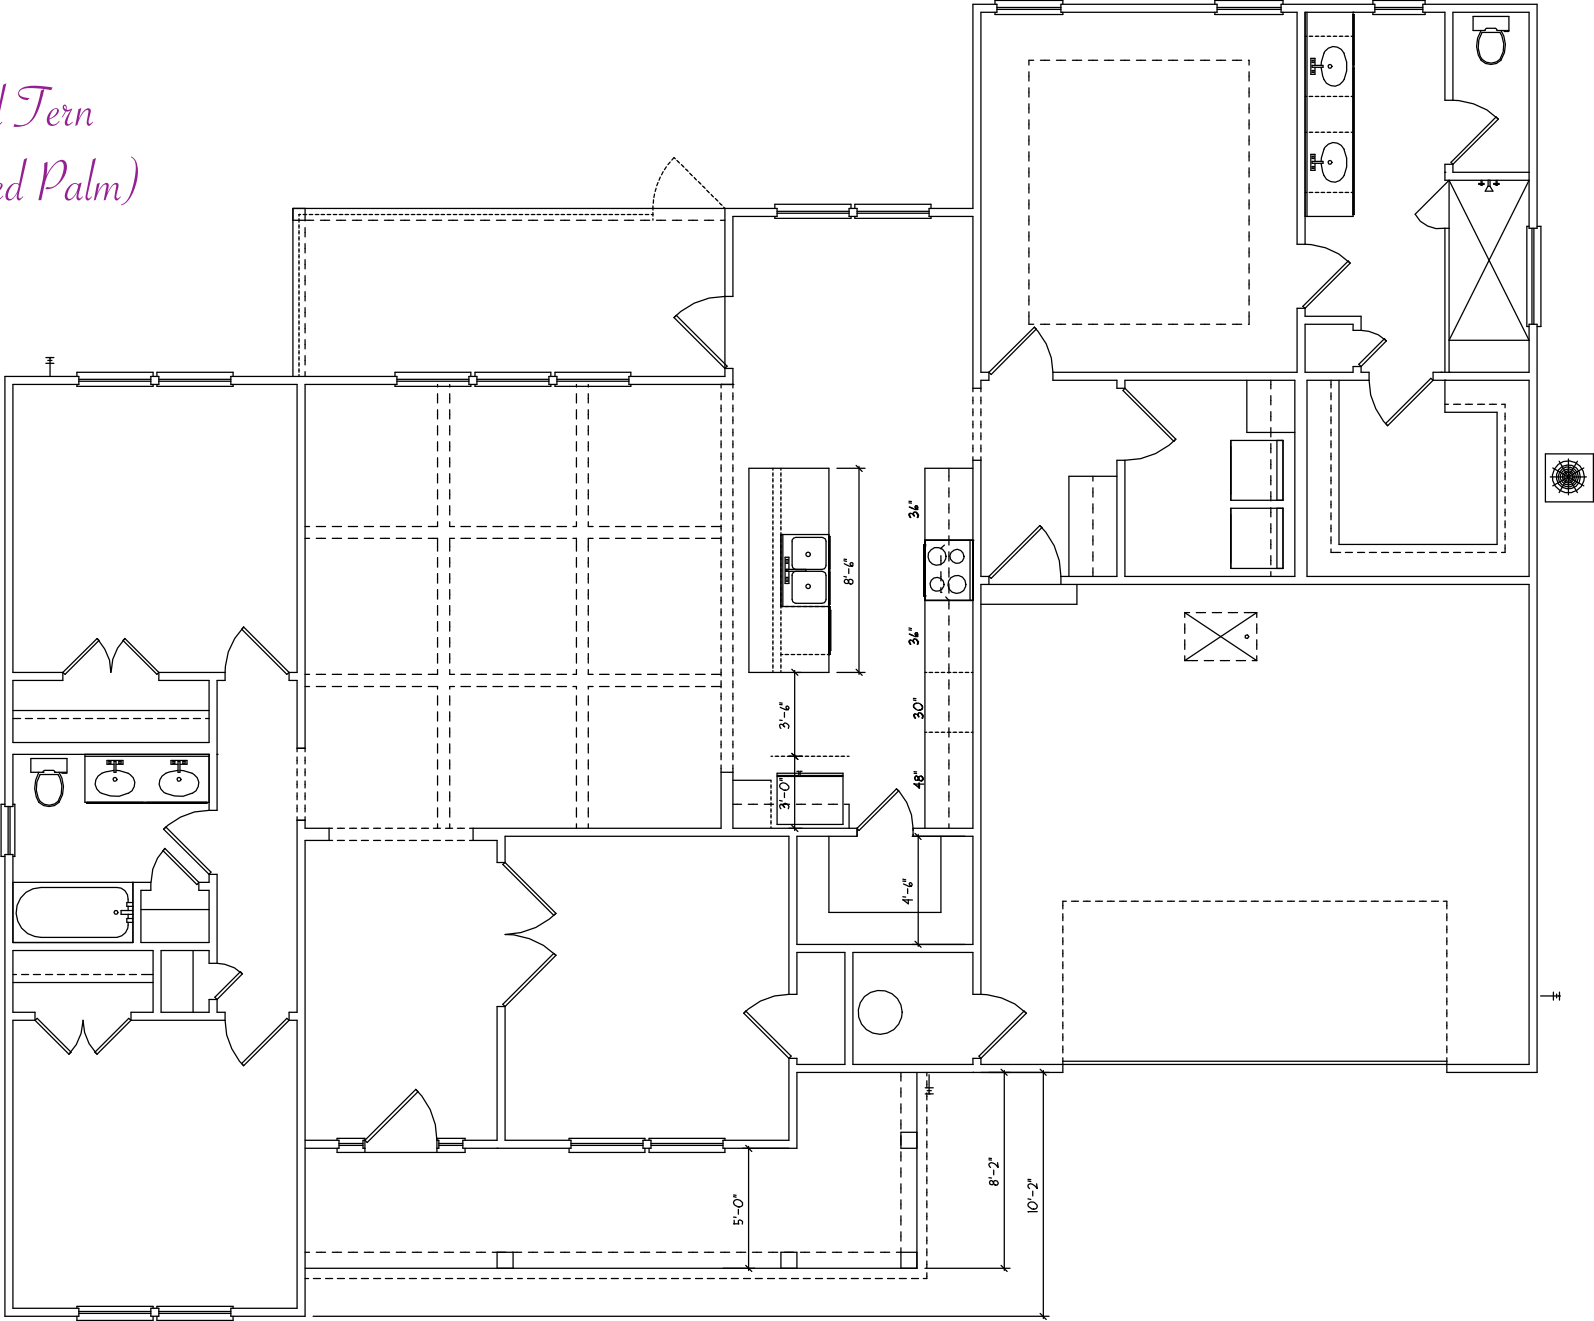

Royal Tern  
(Modified Palm)

AREA	SQ. FT.
LIVING	1,982
GARAGE	198
ENTRY	143
SCREEN PORCH	126
TOTAL UNDER ROOF	2,749